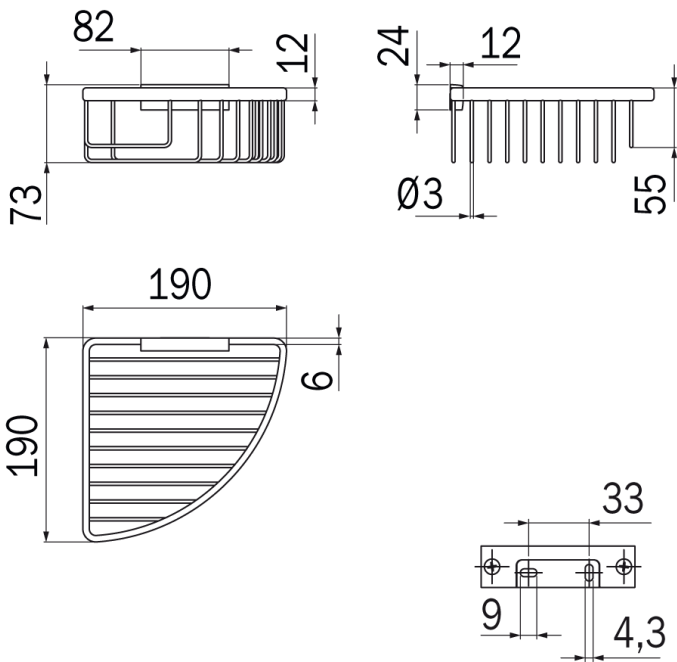

Deep CORNER Wire REMOVABLE BASKET

Chrome - AV131E

Features:
Easily removed for cleaning

Proudly imported and distributed by
Gro Agencies Pty Ltd
Unit 2 / 37 Howe St, Osborne Park, WA, 6017
P 08 9446 3288 E info@groagencies.com.au W www.groagencies.com.au