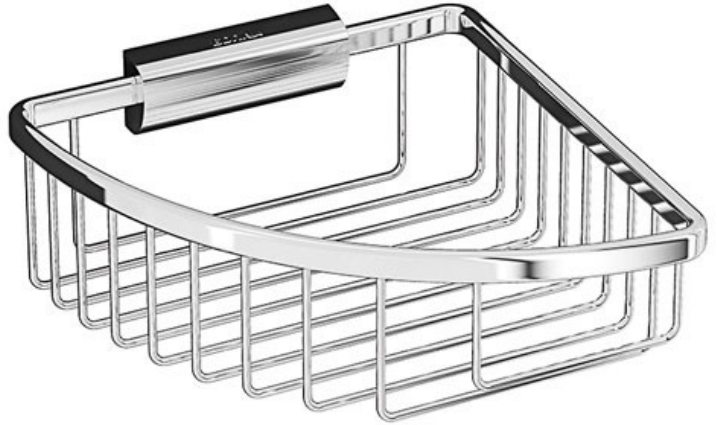

Deep CORNER Wire REMOVABLE BASKET

Chrome - AV131E

Features:
Easily removed for cleaning

Proudly imported and distributed by
Gro Agencies Pty Ltd
Unit 2 / 37 Howe St, Osborne Park, WA, 6017
P 08 9446 3288 E info@groagencies.com.au W www.groagencies.com.au