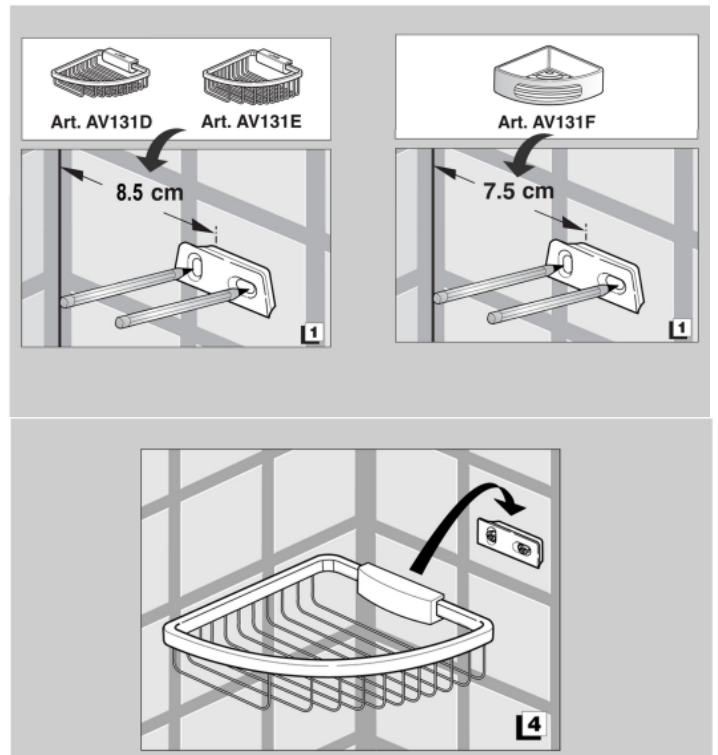

Deep CORNER Wire REMOVABLE BASKET

Chrome - AV131E

Features:
Easily removed for cleaning

Proudly imported and distributed by
Gro Agencies Pty Ltd
Unit 2 / 37 Howe St, Osborne Park, WA, 6017
P 08 9446 3288 E info@groagencies.com.au W www.groagencies.com.au